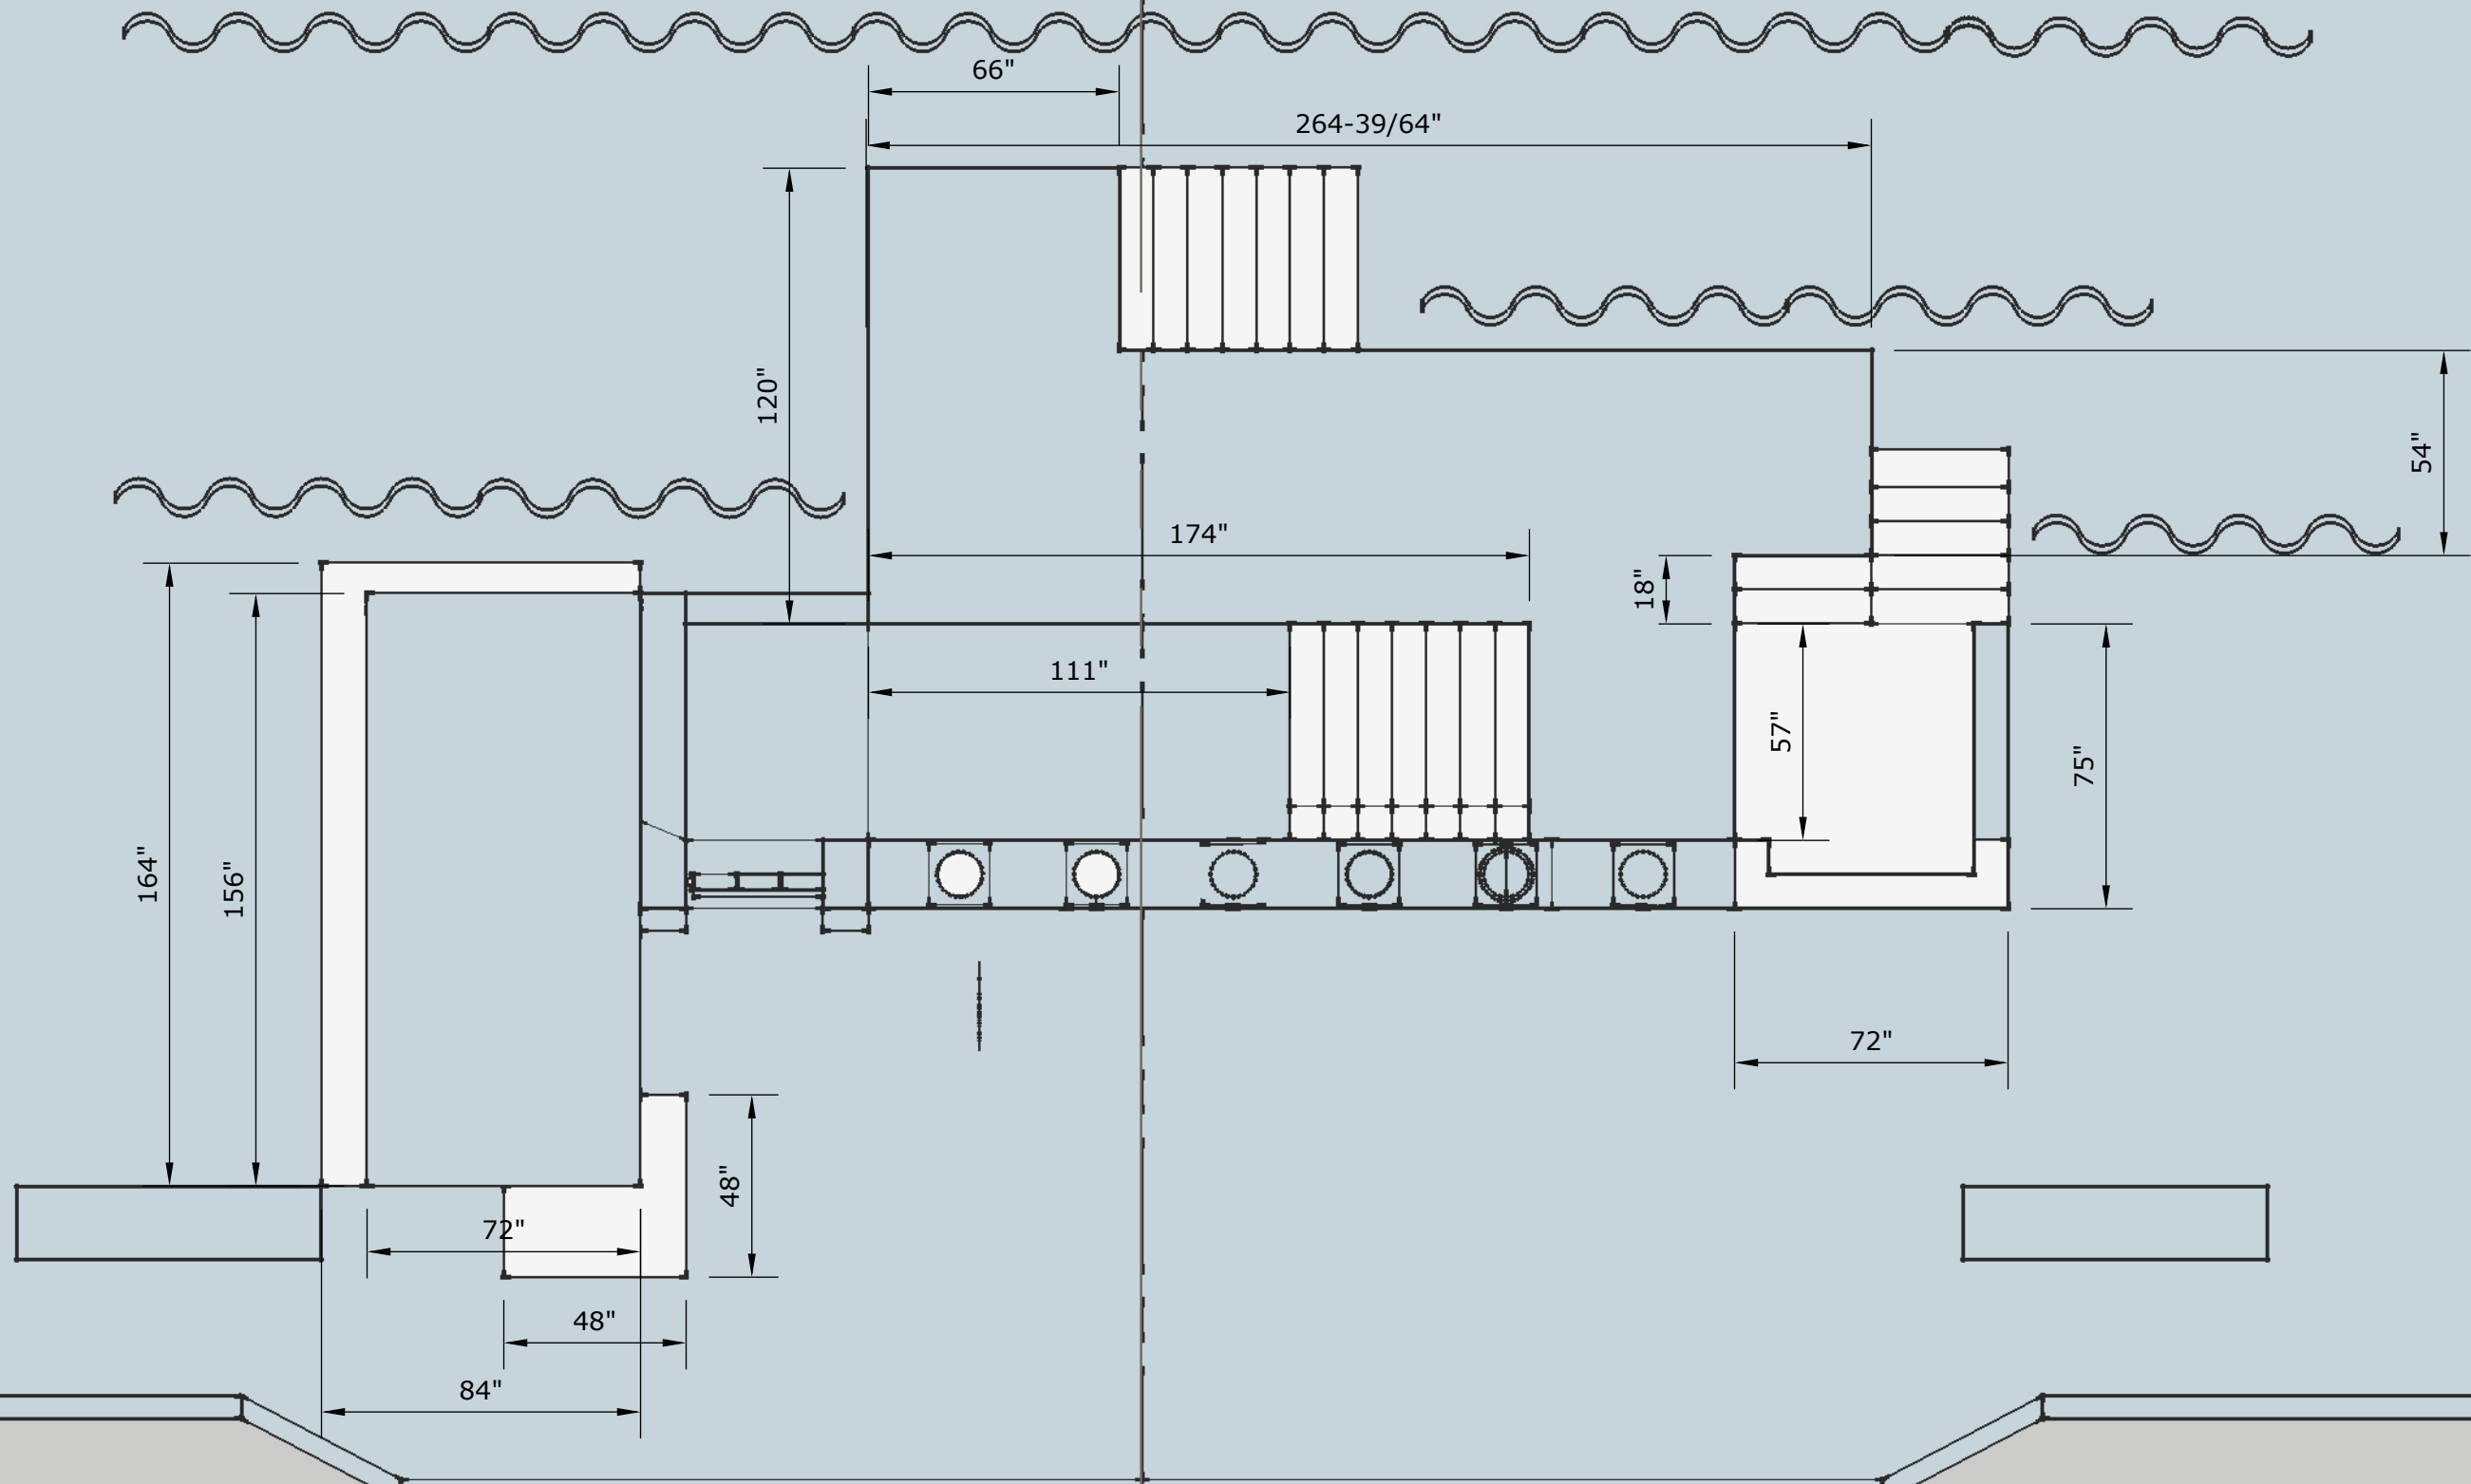

LYSISTRATA

GROUND PLAN

DESIGNER: CHENGYAN BOON

ADVISOR: ROBERT GARDINER

SCALE: 1/4" = 1' - 0"

04/12/12

LYSISTRATA

CENTRE LINE SECTION

DESIGNER: CHENGYAN BOON

ADVISOR: ROBERT GARDINER

SCALE: 1/4" = 1' - 0"

04/12/12