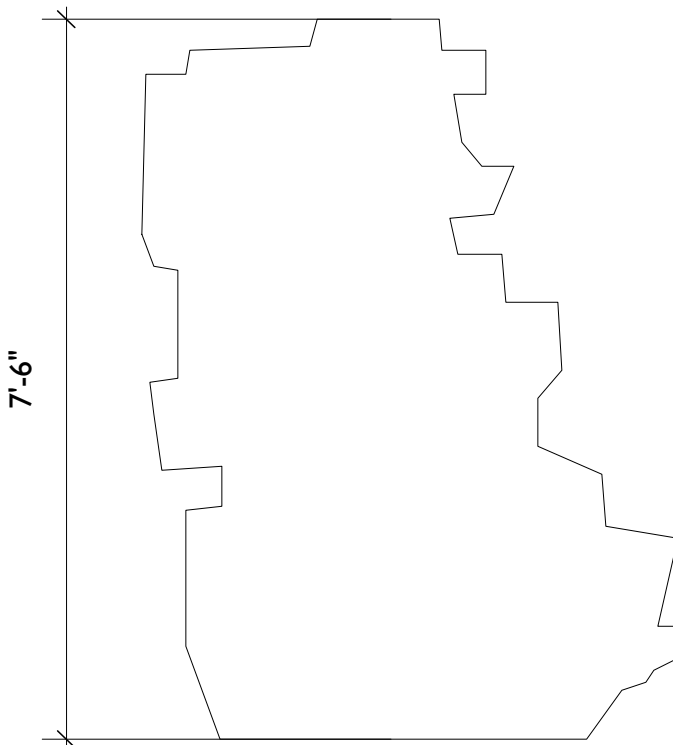

2 **Left View**  
Scale: 1/2" = 1'-0"

1 **Top View**  
Scale: 1/2" = 1'-0"

3 **Right View**  
Scale: 1/2" = 1'-0"

4 **Back View**  
Scale: 1/2" = 1'-0"

<b>WELCOME TO THEBES</b>	
ARCH: FLOOR PIECE	
UNITED PLAYERS 2014/2015 SEASON	
DIRECTOR: BRIAN PARKINSON	
SET DESIGNER: CHENGYAN BOON	
SCALE: 1/2" : 1' - 0"	DRAWING NO: 4
DATE: 24/02/2015	DRAFT NO: 3