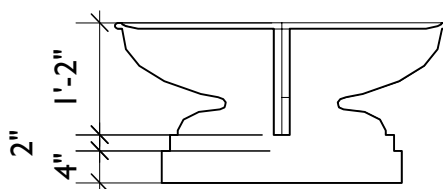

1 **Top View**  
Scale: 1/2" = 1'-0"

3 **Right Isometric**  
Scale: 1/2" = 1'-0"

2 **Right View**  
Scale: 1/2" = 1'-0"

4 **Right Section**  
Scale: 1/2" = 1'-0"

<b>WELCOME TO THEBES</b>	
<b>FOUNTAIN</b>	
UNITED PLAYERS 2014/2015 SEASON	
DIRECTOR: BRIAN PARKINSON	
SET DESIGNER: CHENGYAN BOON	
SCALE: 1/2" : 1' - 0"	DRAWING NO: 6
DATE: 24/02/2015	DRAFT NO: 3

This piece will be stood/lay/sat upon  
If the neck needs to be wider and  
sturdier to accommodate, that is fine.